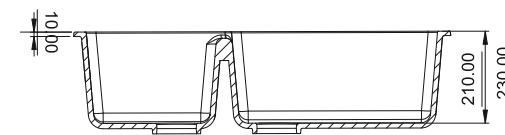

MATT FINISH

MODEL NO.: RL3420QRTZ
OVERALL SIZE : 34"x 20"x 8"
BIG BOWL SIZE : 19"x 17.5"x 8"
SMALL BOWL SIZE : 12"x 13"x 8"
MRP : 20,000/-

MATT FINISH

MODEL NO.: RL3618QRTZ
OVERALL SIZE : 36"x 18"x 8"
BOWL SIZE : 14"x 12"x 8"
DRAIN BOARD SIZE : 18"x 16"
MRP : 20,500/-

- Accessories: Square Waste Coupling, PVC Waste Pipe