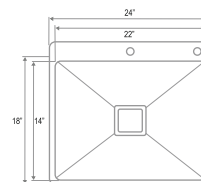

PREMIUM BLACK FINISH

Available Sizes

Model No.	Overall Size	Bowl Size	MRP
RL3718SBDBLK	37"x18"x10"	18"x16"x10"	23,500/-

- Accessories: Round Waste Coupling, PVC Waste Pipe & Connector Set
- Didn't find your size ? We can customize it for you.

SATIN SILVER FINISH

Available Sizes

Model No.	Overall Size	Bowl Size	MRP
RL3718SBD304	37"x18"x10"	18"x16"x10"	29,000/-
RL4520SBD304	45"x20"x10"	21"x18"x10"	31,000/-

- Accessories: Square Waste Coupling, PVC Waste Pipe & Fruit Basket
- Didn't find your size ? We can customize it for you.

SATIN SILVER FINISH

Available Sizes

Model No.	Overall Size	Bowl Size	MRP
RL1816304	18"x16"x10"	16"x14"x10"	15,400/-
RL2218304	22"x18"x10"	20"x16"x10"	15,400/-
RL2418304	24"x18"x10"	22"x16"x10"	15,400/-

SINGLE BOWL WITH TAP HOLE

Model No.	Overall Size	Bowl Size	MRP
RL2418TH	24"x18"x10"	22"x14"x10"	16,000/-

DOUBLE BOWL WITH TAP HOLE

Model No.	Overall Size	Bowl Size	MRP
RL3218DBTH304	32"x 18"x 10"	B-14"x 16"x 10" S-14"x 14"x 10"	28,000/-