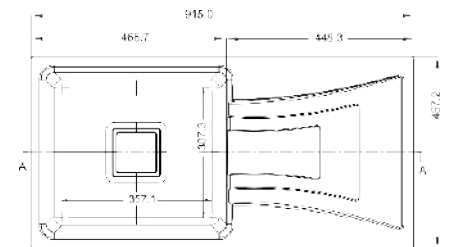

MATT FINISH

MODEL NO.: RL3618QRTZ
 OVERALL SIZE : 36"x 18"x 8"
 BOWL SIZE : 14"x 12"x 8"
 DRAIN BOARD SIZE : 18"x 16"
 MRP : 20,500/-

- Accessories: Square Waste Coupling, PVC Waste Pipe

“ A well-curated collection of wardrobe accessories is like a treasure trove of possibilities waiting to be explored