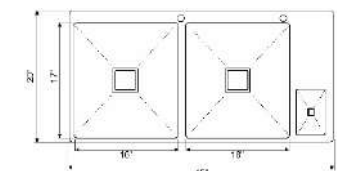

Product Video:-

PREMIUM BLACK FINISH

Available Sizes

Model No.	Overall Size	Bowl Size	MRP
RL3220STEPUP	32"x20"x10"	28"x14"x10"	48,000/-

SINGLE BOWL WITH DUSTBIN

Available Sizes

Model No.	Overall Size	Bowl Size	MRP
RL3718SBDUSTBIN	37"x18"x10"	26"x16"x10"	21,000/-

DOUBLE BOWL WITH DUSTBIN

Available Sizes

Model No.	Overall Size	Bowl Size	MRP
RL3718DUSTBIN	37"x18"x10"	16"x14"x10"	21,000/-
RL4520DUSTBIN	45"x20"x10"	17"x16"x10"	22,000/-

- Accessories: Square Waste Coupling, PVC Waste Pipe & Fruit Basket
- Didn't find your size ? We can customize it for you.