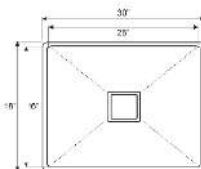

SATIN SILVER FINISH

Available Sizes

Model No.	Overall Size	Bowl Size	MRP
RL3718SBD304	37"x18"x10"	18"x16"x10"	29,000/-
RL4520SBD304	45"x20"x10"	21"x18"x10"	31,000/-

- Accessories: Square Waste Coupling, PVC Waste Pipe & Fruit Basket
- Didn't find your size ? We can customize it for you.

SATIN SILVER FINISH

Available Sizes

Model No.	Overall Size	Bowl Size	MRP
RL1816304	18"x16"x10"	16"x14"x10"	15,400/-
RL2218304	22"x18"x10"	20"x16"x10"	15,400/-
RL2418304	24"x18"x10"	22"x16"x10"	15,400/-

SINGLE BOWL WITH TAP HOLE

Model No.	Overall Size	Bowl Size	MRP
RL2418TH	24"x18"x10"	22"x14"x10"	16,000/-

DOUBLE BOWL WITH TAP HOLE

Model No.	Overall Size	Bowl Size	MRP
RL3218DBTH304	32"x 18"x 10"	B-14"x 16"x 10" S-14"x 14"x 10"	28,000/-

SATIN SILVER FINISH

Available Sizes

Model No.	Overall Size	Bowl Size	MRP
RL3718DB304	37"x18"x10"	17"x16"x10"	28,000/-
RL4020DB304	40"x20"x10"	18.5"x18"x10"	30,000/-
RL4220DB304	42"x20"x10"	19.5"x18"x10"	30,000/-
RL4520DB304	45"x20"x10"	21"x18"x10"	30,000/-