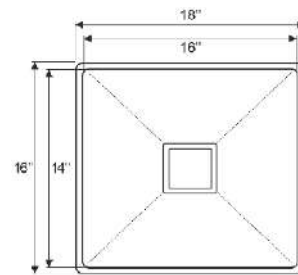

PREMIUM BLACK FINISH

Available Sizes

Model No.	Overall Size	Bowl Size	MRP
RL3718SBDBLK	37"x18"x10"	18"x16"x10"	23,500/-

- Accessories: Round Waste Coupling, PVC Waste Pipe & Connector Set
- Didn't find your size ? We can customize it for you.

SATIN SILVER FINISH

Available Sizes

Model No.	Overall Size	Bowl Size	MRP
RL3718SBD304	37"x18"x10"	18"x16"x10"	29,000/-
RL4520SBD304	45"x20"x10"	21"x18"x10"	31,000/-

- Accessories: Square Waste Coupling, PVC Waste Pipe & Fruit Basket
- Didn't find your size ? We can customize it for you.

SATIN SILVER FINISH

Available Sizes

Model No.	Overall Size	Bowl Size	MRP
RL1816304	18"x16"x10"	16"x14"x10"	15,400/-
RL2218304	22"x18"x10"	20"x16"x10"	15,400/-
RL2418304	24"x18"x10"	22"x16"x10"	15,400/-

SINGLE BOWL WITH TAP HOLE

Model No.	Overall Size	Bowl Size	MRP
RL2418TH	24"x18"x10"	22"x14"x10"	16,000/-

DOUBLE BOWL WITH TAP HOLE

Model No.	Overall Size	Bowl Size	MRP
RL3218DBTH304	32"x 18"x 10"	B-14"x 16"x 10" S-14"x 14"x 10"	28,000/-