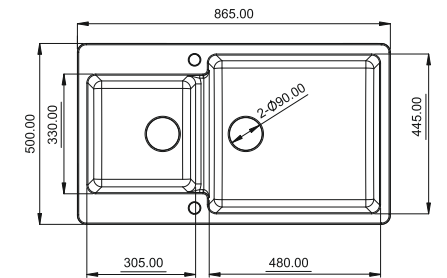

PREMIUM BLACK FINISH

Available Sizes

Model No.	Overall Size	MRP
RL2418WTRFLBLK	24"x18"x10"	34,500/-
RL3018WTRFLBLK	30"x18"x10"	35,500/-

Product Video:-

FEATURES

RUST PROOF

MATT FINISH

MODEL NO.: RL3420QRTZ
 OVERALL SIZE : 34"x 20"x 8"
 BIG BOWL SIZE : 19"x 17.5"x 8"
 SMALL BOWL SIZE : 12"x 13"x 8"
 MRP : 20,000/-

MATT FINISH

MODEL NO.: RL3618QRTZ
 OVERALL SIZE : 36"x 18"x 8"
 BOWL SIZE : 14"x 12"x 8"
 DRAIN BOARD SIZE : 18"x 16"
 MRP : 20,500/-

- Accessories: Square Waste Coupling, PVC Waste Pipe

“ A well-curated collection of wardrobe accessories is like a treasure trove of possibilities waiting to be explored