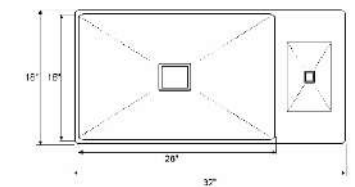

Model No.	Overall Size	Bowl Size	MRP
RL2418TH	24"x18"x10"	22"x14"x10"	16,000/-

DOUBLE BOWL WITH TAP HOLE

Model No.	Overall Size	Bowl Size	MRP
RL3218DBTH304	32"x 18"x 10"	B-14"x 16"x 10" S-14"x 14"x 10"	28,000/-

Product Video:-

PREMIUM BLACK FINISH

Available Sizes

Model No.	Overall Size	Bowl Size	MRP
RL3220STEPUP	32"x20"x10"	28"x14"x10"	48,000/-

SINGLE BOWL WITH DUSTBIN

Available Sizes

Model No.	Overall Size	Bowl Size	MRP
RL3718SBDUSTBIN	37"x18"x10"	26"x16"x10"	21,000/-