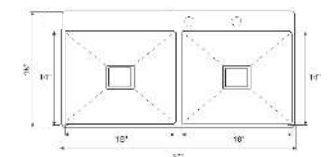

Model No.	Overall Size	Bowl Size	MRP
RL2418TH	24"x18"x10"	22"x14"x10"	16,000/-

DOUBLE BOWL WITH TAP HOLE

Model No.	Overall Size	Bowl Size	MRP
RL3218DBTH304	32"x 18"x 10"	B-14"x 16"x 10" S-14"x 14"x 10"	28,000/-

SATIN SILVER FINISH

Available Sizes

Model No.	Overall Size	Bowl Size	MRP
RL3718DB304	37"x18"x10"	17"x16"x10"	28,000/-
RL4020DB304	40"x20"x10"	18.5"x18"x10"	30,000/-
RL4220DB304	42"x20"x10"	19.5"x18"x10"	30,000/-
RL4520DB304	45"x20"x10"	21"x18"x10"	30,000/-

SATIN SILVER FINISH

Available Sizes

Model No.	Overall Size	Bowl Size	MRP
RL3018SB304	30"x18"x10"	28"x16"x10"	26,200/-
RL3220SB304	32"x20"x10"	30"x18"x10"	27,000/-

SATIN SILVER FINISH

Available Sizes

Model No.	Overall Size	Bowl Size	MRP
RL3718TH304	37"x18"x10"	14"x16"x10"	29,000/-
RL4520TH304	45"x20"x10"	21"x16"x10"	31,000/-