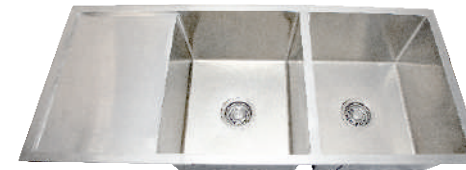

ROYAL GOLD FINISH

Available Sizes

Model No.	Overall Size	Bowl Size	MRP
RL3718GL	37"x18"x10"	17"x16"x10"	23,900/-
RL4520GL	45"x20"x10"	21"x18"x10"	24,900/-

PREMIUM BLACK FINISH

Available Sizes

Model No.	Overall Size	Bowl Size	MRP
RL3218DBBLK	32"x18"x10"	14.5"x16"x10"	23,300/-
RL3718DBBLK	37"x18"x10"	17"x16"x10"	23,900/-
RL4520DBBLK	45"x20"x10"	21"x18"x10"	24,900/-

- Accessories : Round Waste Coupling, PVC Waste Pipe & Connector Set
- Didn't find your size ? We can customize it for you.

DOUBLE BOWL WITH DRAIN BOARD

Available Sizes

Model No.	Overall Size	Bowl Size	MRP
RL4520DBD	45"x20"x10"	14.5"x18"x10"	25,900/-