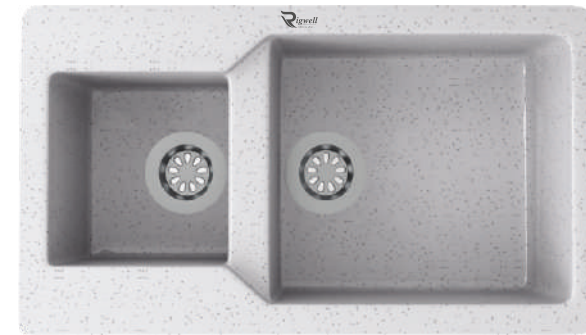

MATT FINISH

MODEL NO.: RL3420QRTZ
OVERALL SIZE : 34"x 20"x 8"
BIG BOWL SIZE : 19"x 17.5"x 8"
SMALL BOWL SIZE : 12"x 13"x 8"
MRP : 20,000/-

MATT FINISH

MODEL NO.: RL3618QRTZ
OVERALL SIZE : 36"x 18"x 8"
BOWL SIZE : 14"x 12"x 8"
DRAIN BOARD SIZE : 18"x 16"
MRP : 20,500/-

- Accessories: Square Waste Coupling, PVC Waste Pipe