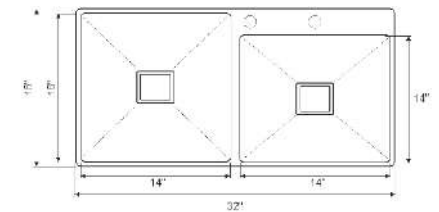

SATIN SILVER FINISH

Available Sizes

Model No.	Overall Size	Bowl Size	MRP
RL1816304	18"x16"x10"	16"x14"x10"	15,400/-
RL2218304	22"x18"x10"	20"x16"x10"	15,400/-
RL2418304	24"x18"x10"	22"x16"x10"	15,400/-

SINGLE BOWL WITH TAP HOLE

Model No.	Overall Size	Bowl Size	MRP
RL2418TH	24"x18"x10"	22"x14"x10"	16,000/-

DOUBLE BOWL WITH TAP HOLE

Model No.	Overall Size	Bowl Size	MRP
RL3218DBTH304	32"x 18"x 10"	B-14"x 16"x 10" S-14"x 14"x 10"	28,000/-