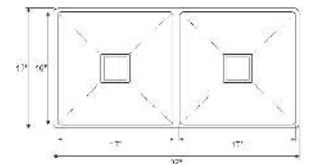

SATIN SILVER FINISH

Available Sizes

Model No.	Overall Size	Bowl Size	MRP
RL1816304	18"x16"x10"	16"x14"x10"	15,400/-
RL2218304	22"x18"x10"	20"x16"x10"	15,400/-
RL2418304	24"x18"x10"	22"x16"x10"	15,400/-

SINGLE BOWL WITH TAP HOLE

Model No.	Overall Size	Bowl Size	MRP
RL2418TH	24"x18"x10"	22"x14"x10"	16,000/-

DOUBLE BOWL WITH TAP HOLE

Model No.	Overall Size	Bowl Size	MRP
RL3218DBTH304	32"x 18"x 10"	B-14"x 16"x 10" S-14"x 14"x 10"	28,000/-