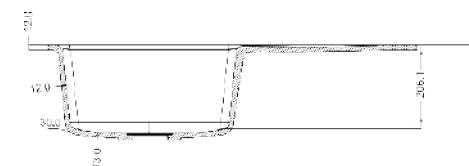

PREMIUM BLACK FINISH

Available Sizes

Model No.	Overall Size	MRP
RL2418WTRFLBLK	24"x18"x10"	34,500/-
RL3018WTRFLBLK	30"x18"x10"	35,500/-

Product Video:-

FEATURES

RUST PROOF

MATT FINISH

MODEL NO.: RL3420QRTZ
 OVERALL SIZE : 34"x 20"x 8"
 BIG BOWL SIZE : 19"x 17.5"x 8"
 SMALL BOWL SIZE : 12"x 13"x 8"
 MRP : 20,000/-